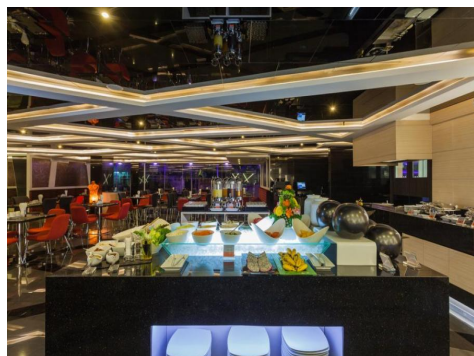

Ref: CPB23281

Price: 350,000,000THB

-  **Commercial**
-  **Pattaya**
-  **153**
-  **153**
-  **1,176m² Build Size**
-  **1,176m² Plot Size**

Nova Express Hotel is a stylish hotel conveniently located just off 3rd Road in Central Pattaya. The low-rise property provides an excellent stay for both business and leisure travelers. With its central location, guests can reach all entertainment options in Pattaya quite easily whilst being a haven of security calmness, and relaxation to unwind after a busy and hectic day in the city.

Nova Express Hotel is a stylish hotel conveniently located just off 3rd Road in Central Pattaya. The low-rise property provides an excellent stay for both business and leisure travelers. With its central location, guests can reach all entertainment options in Pattaya quite easily whilst being a haven of security calmness, and relaxation to unwind after a busy and hectic day in the city.