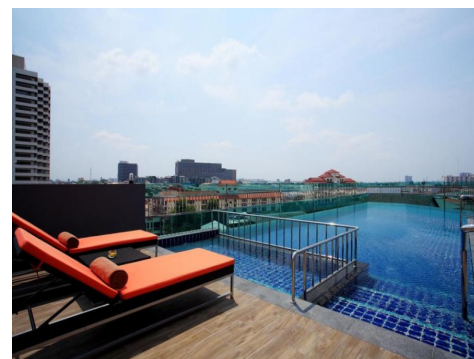

Ref: CPB23281

Price: 350,000,000THB

-  **Commercial**
-  **Pattaya**
-  **153**
-  **153**
-  **1,176m² Build Size**
-  **1,176m² Plot Size**

Nova Express Hotel is a stylish hotel conveniently located just off 3rd Road in Central Pattaya. The low-rise property provides an excellent stay for both business and leisure travelers. With its central location, guests can reach all entertainment options in Pattaya quite easily whilst being a haven of security calmness, and relaxation to unwind after a busy and hectic day in the city.

Nova Express Hotel is a stylish hotel conveniently located just off 3rd Road in Central Pattaya. The low-rise property provides an excellent stay for both business and leisure travelers. With its central location, guests can reach all entertainment options in Pattaya quite easily whilst being a haven of security calmness, and relaxation to unwind after a busy and hectic day in the city.