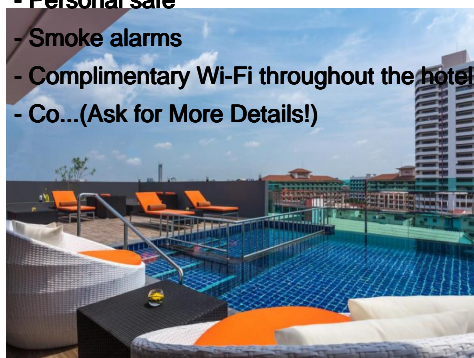

Ref: CPB23281

Price: 350,000,000THB

-  **Commercial**
-  **Pattaya**
-  **153**
-  **153**
-  **1,176m² Build Size**
-  **1,176m² Plot Size**

Nova Express Hotel is a stylish hotel conveniently located just off 3rd Road in Central Pattaya. The low-rise property provides an excellent stay for both business and leisure travelers. With its central location, guests can reach all entertainment options in Pattaya quite easily whilst being a haven of security calmness, and relaxation to unwind after a busy and hectic day in the city.

Accommodation :

- 107 Classic Rooms 41 Superior Rooms 5 Superior Corner rooms all of which feature:
- Flat-screen TV with cable TV
- Personal safe
- Smoke alarms
- Complimentary Wi-Fi throughout the hotel
- Co...(Ask for More Details!)

Nova Express Hotel is a stylish hotel conveniently located just off 3rd Road in Central Pattaya. The low-rise property provides an excellent stay for both business and leisure travelers. With its central location, guests can reach all entertainment options in Pattaya quite easily whilst being a haven of security calmness, and relaxation to unwind after a busy and hectic day in the city.

Accommodation :

- 107 Classic Rooms 41 Superior Rooms 5 Superior Corner rooms all of which feature:

- Flat-screen TV with cable TV
- Personal safe
- Smoke alarms
- Complimentary Wi-Fi throughout the hotel
- Complimentary tea & coffee making facilities
- Hairdryer
- Minibar
- Emergency lighting